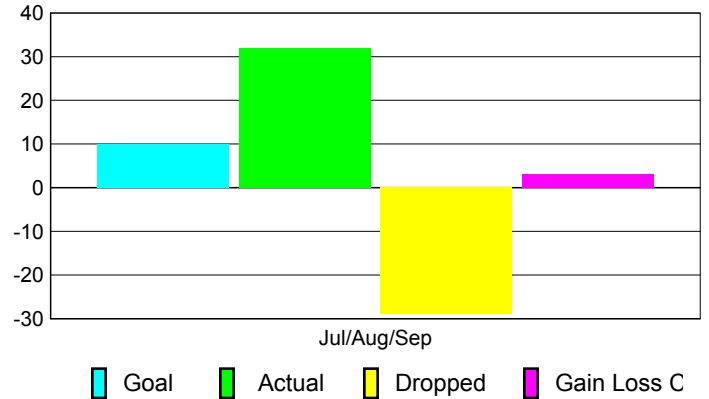

Membership Results 2010-2011

Goal, New, Dropped, Gain/Loss